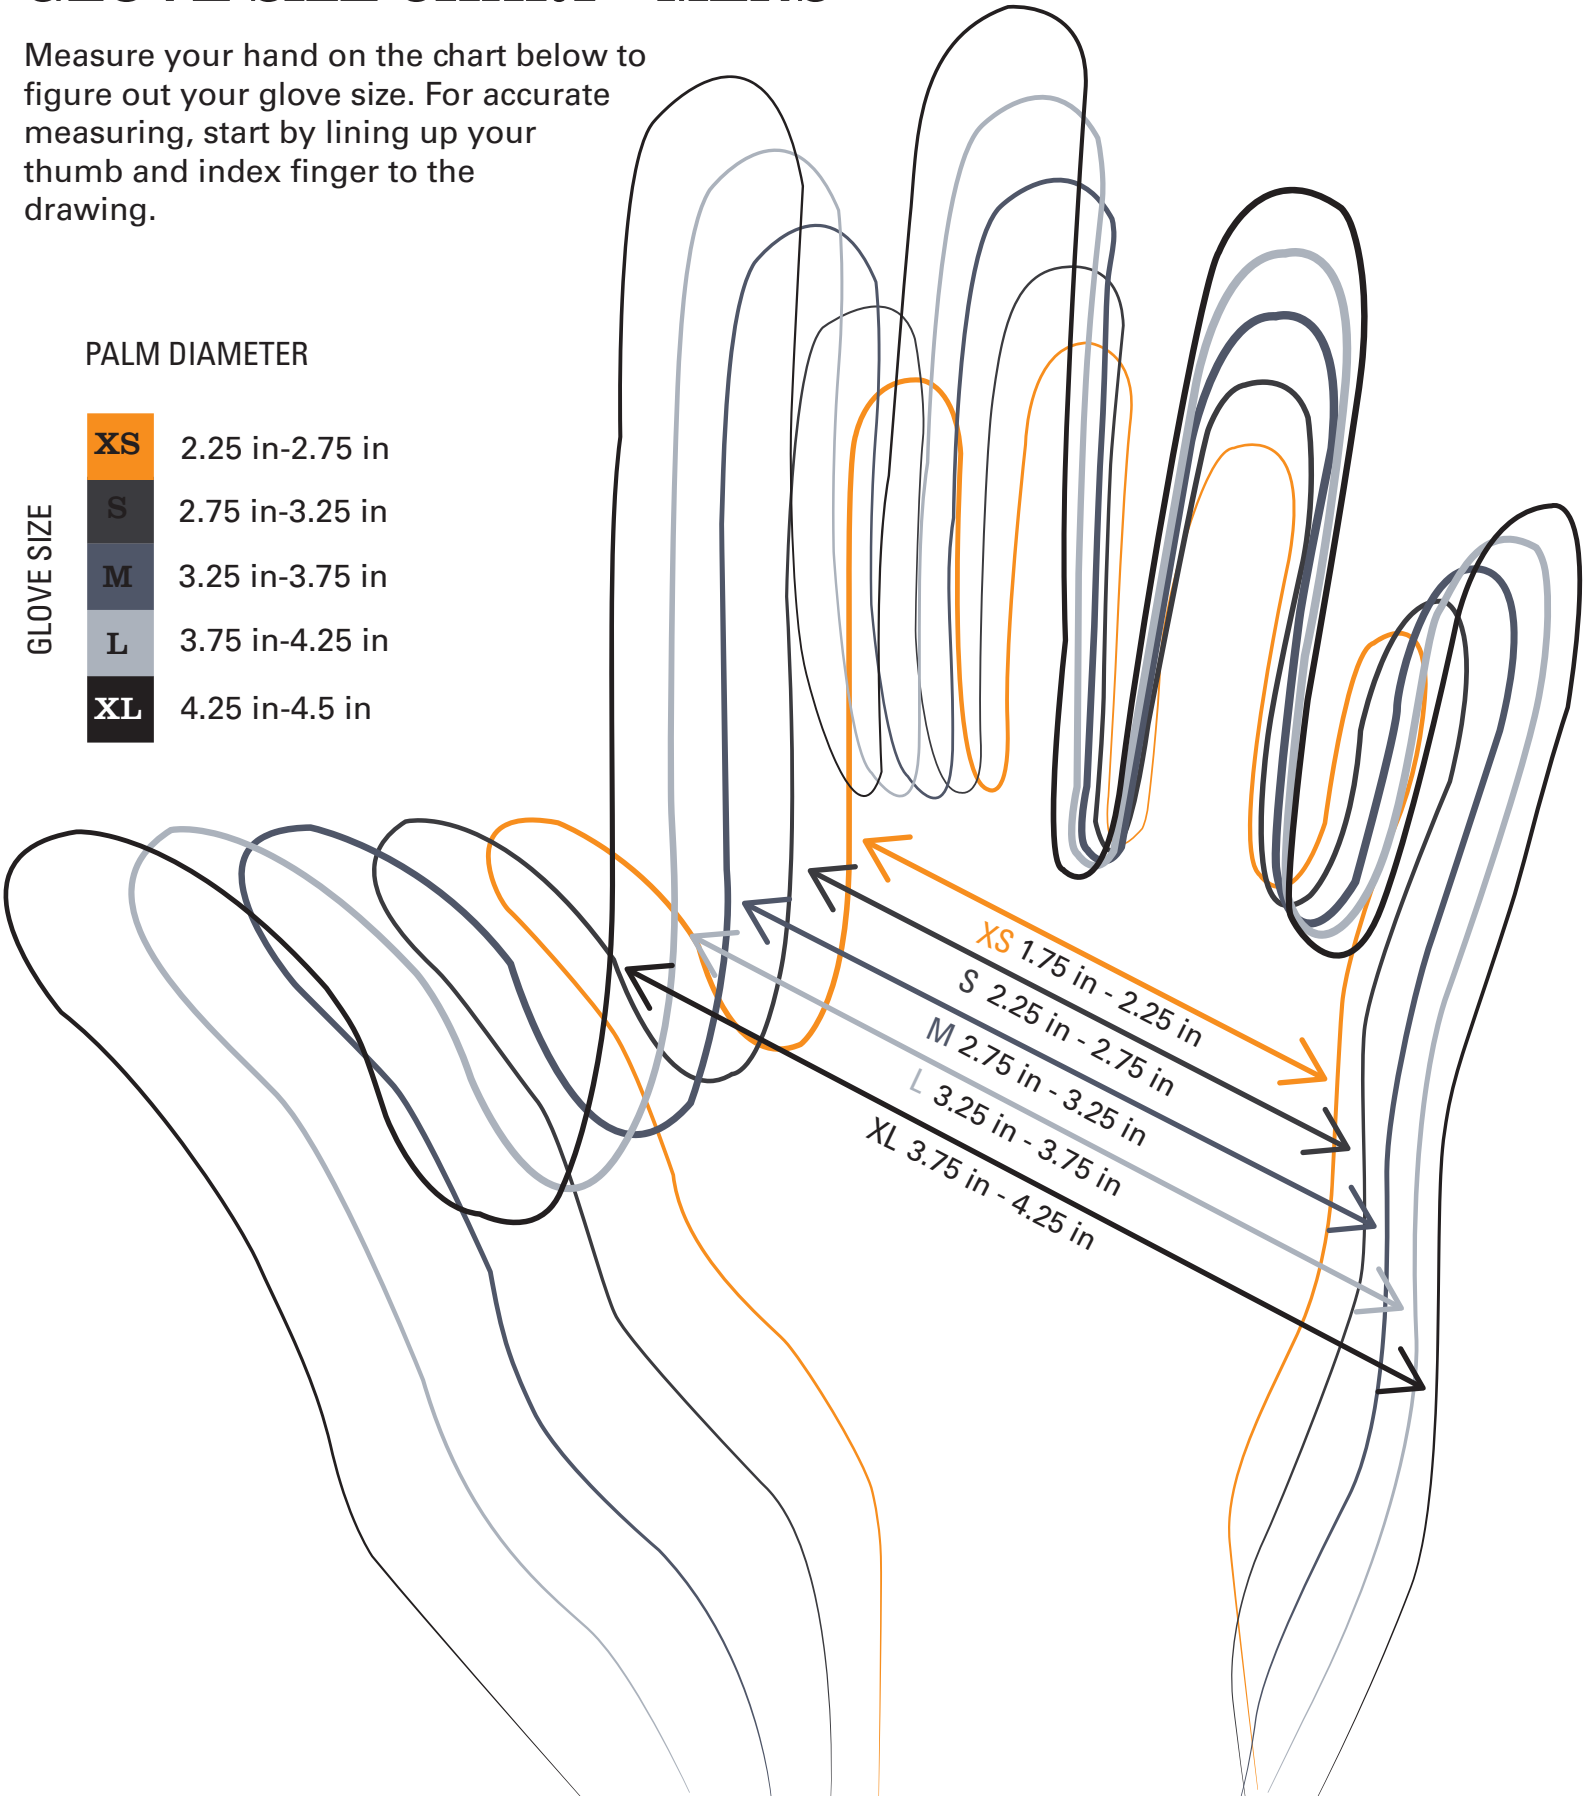

# GLOVE SIZE CHART - MENS

Measure your hand on the chart below to figure out your glove size. For accurate measuring, start by lining up your thumb and index finger to the drawing.

## PALM DIAMETER

GLOVE SIZE	PALM DIAMETER
<b>XS</b>	2.25 in-2.75 in
<b>S</b>	2.75 in-3.25 in
<b>M</b>	3.25 in-3.75 in
<b>L</b>	3.75 in-4.25 in
<b>XL</b>	4.25 in-4.5 in

# GLOVE SIZE CHART - WOMENS

Measure your hand on the chart below to figure out your glove size. For accurate measuring, start by lining up your thumb and index finger to the drawing.

## PALM DIAMETER

GLOVE SIZE	PALM DIAMETER
<b>XS</b>	1.75 in-2.25 in
<b>S</b>	2.25 in-2.75 in
<b>M</b>	2.75 in-3.25 in
<b>L</b>	3.25 in-3.75 in
<b>XL</b>	3.75 in-4.25 in